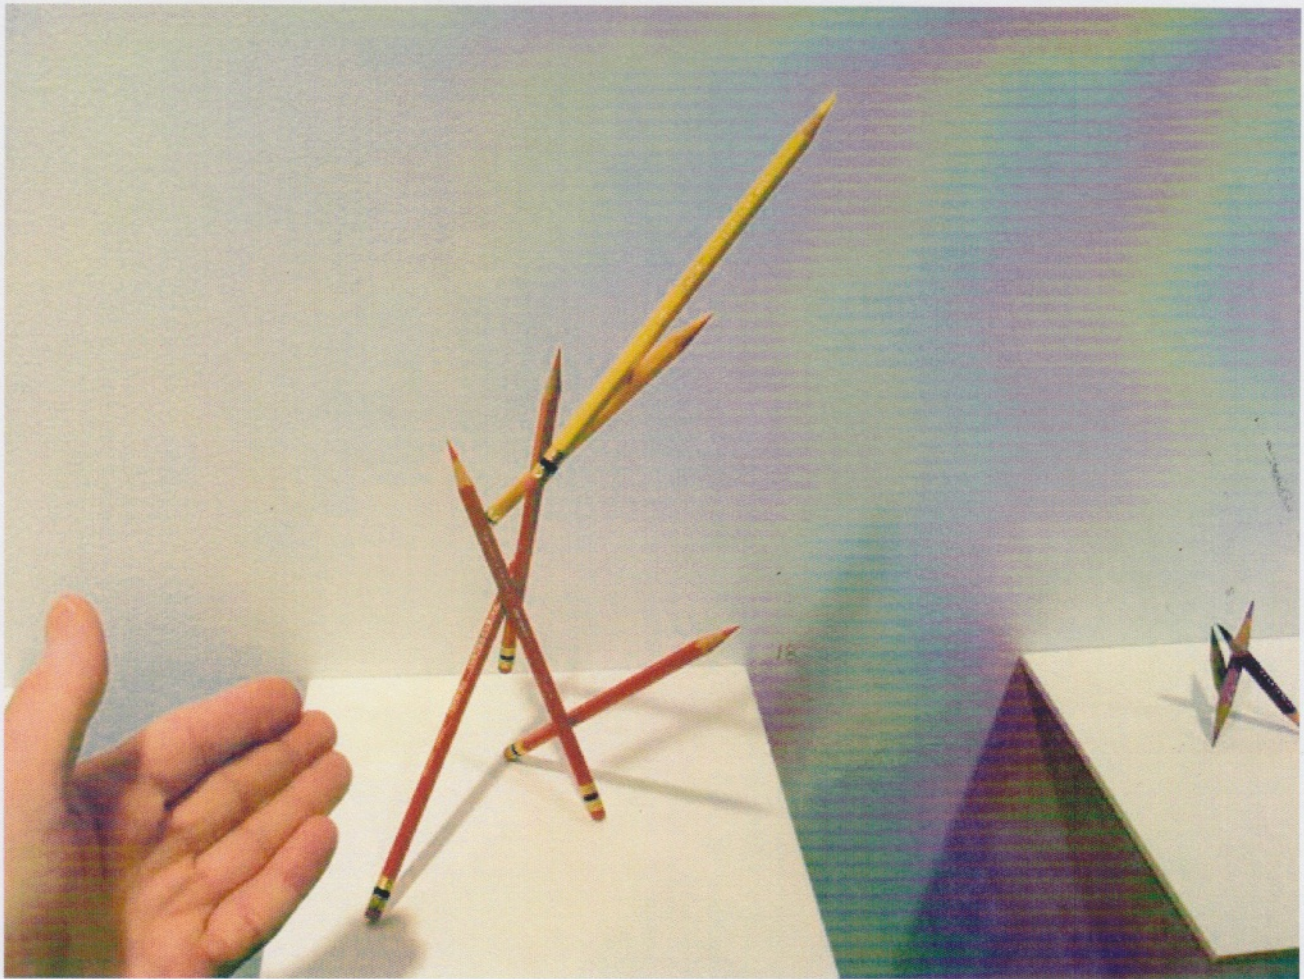

Pencil art (Bob Van Breda).